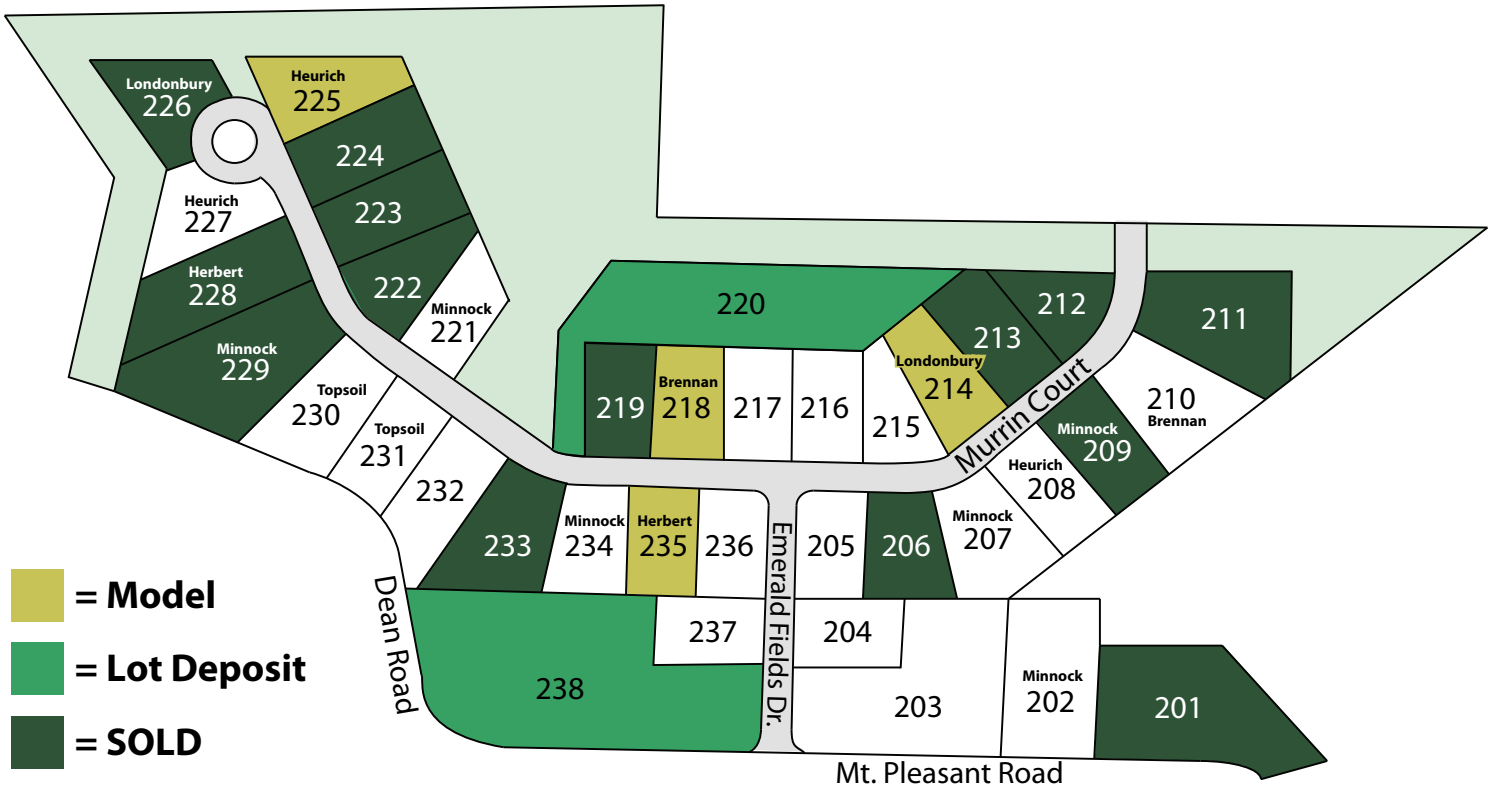

# Plot Plan

For more information call 724.553.3020 or call  
 Marlene Sausman & Bridget Minnock at 724.776.3686 x242/334  
[EmeraldFieldsatPine.com](http://EmeraldFieldsatPine.com)

**BERKSHIRE HATHAWAY**  
HomeServices